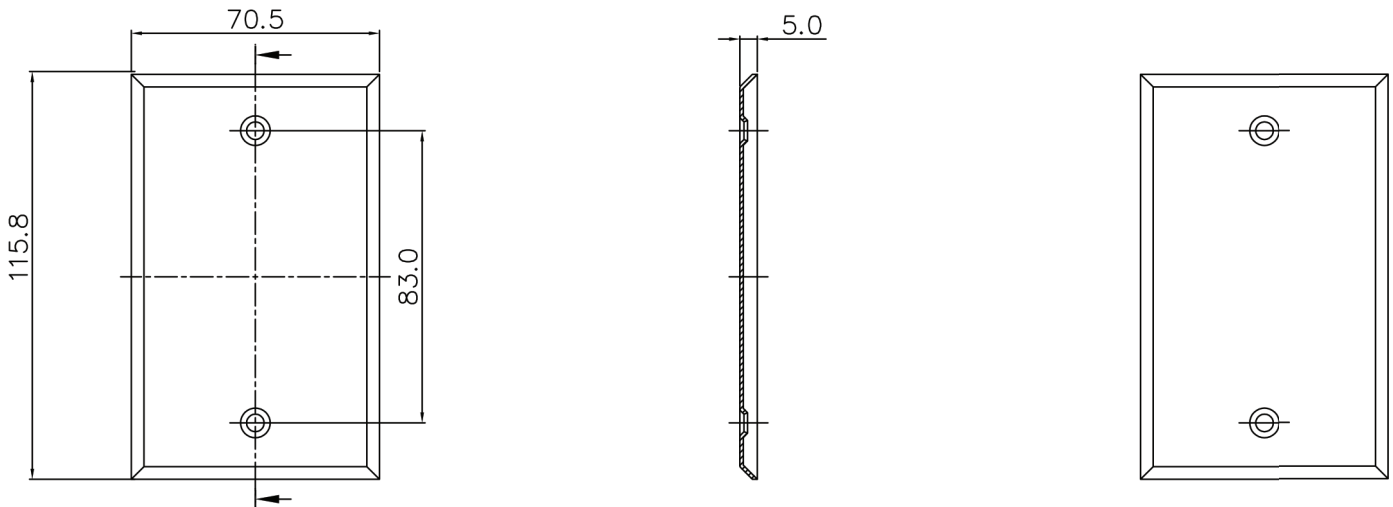

ATS-10600-PB-SS

Blank Single-Gang Stainless Steel Wallplate

Dimensions: MM // Scale: Full // Drawing No: 10600-PB-SS // Drawing Date: 9/16/08