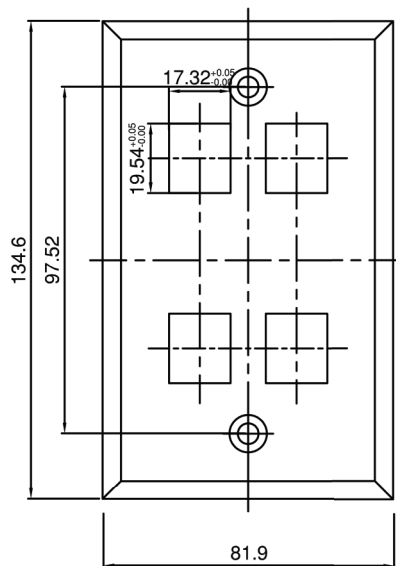

ATS-10600-P4-SS

4 Port Stainless Steel Wallplate

SCREW (2X)
(#6-32)

0.8 mm Stainless Steel 304 & Jack Shelf ABS 94V-0

Burrs Do Not Exceed 0.10 mm

Includes 1 Package of 2 Screws, 6-32 Type F, Nickel Plated, Oval Phillips Combo Head X 0.9 Long

Dimensions: mm // Scale: Full // Drawing No: 10600-P4-SS