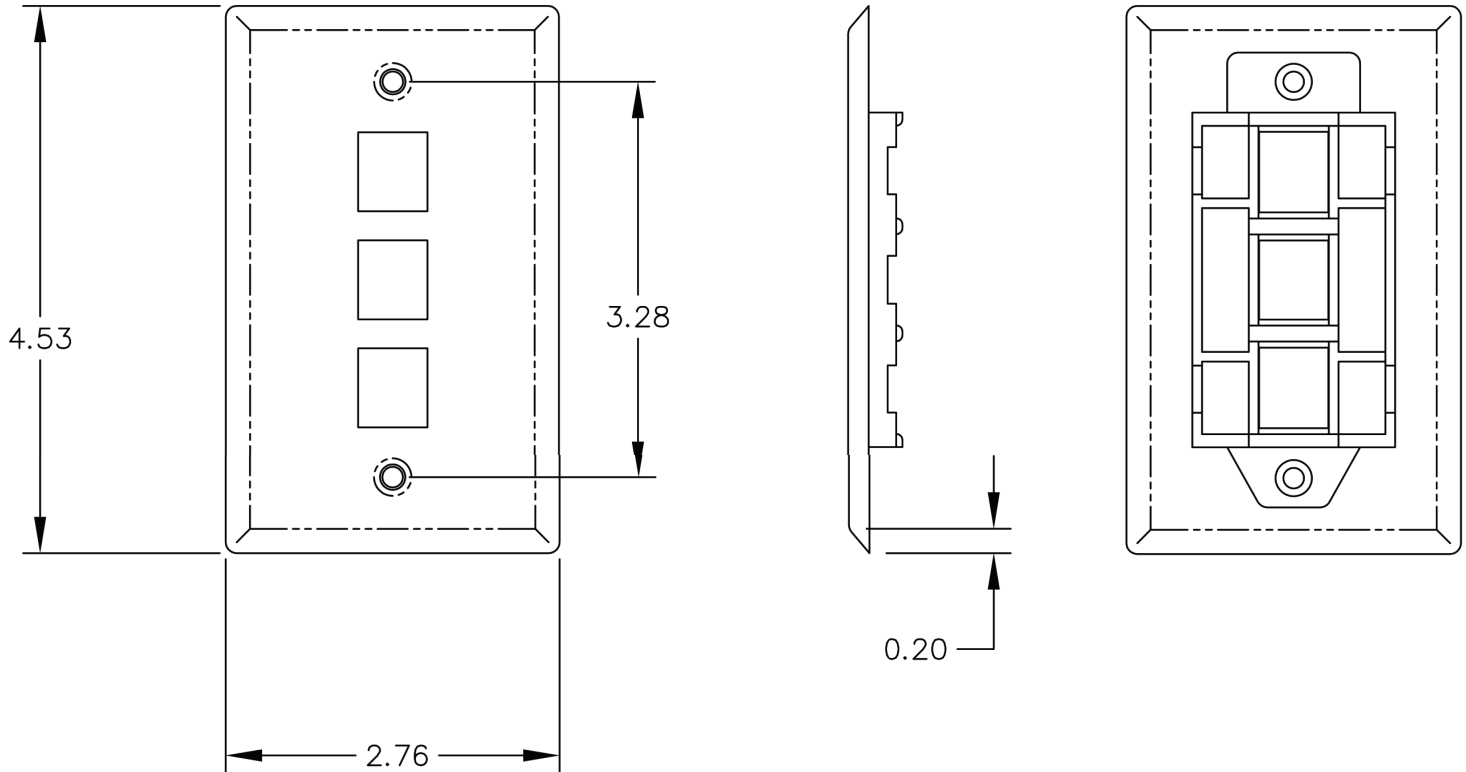

ATS-10600-P3-SS

3 Port Stainless Steel Wallplate

0.8 mm Stainless Steel

Burrs Do Not Exceed 0.10 mm

Includes 1 Package of 2 Screws, 6-32 Type F, Nickel Plated, Oval Phillips Combo Head X 0.9 Long

Dimensions: Inches // Scale: Full // Drawing No: 10600-P3-SS