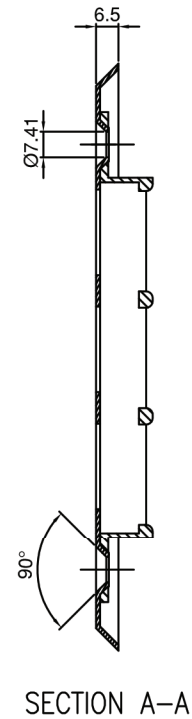

# ATS-10600-P2-SS

## 2 Port Stainless Steel Wallplate

SCREW (2X)  
(#6-32)

0.8 mm Stainless Steel 304 & Jack Shelf ABS 94V-0

Burrs Do Not Exceed 0.10 mm

Includes 1 Package of 2 Screws, 6-32 Type F, Nickel Plated, Oval Phillips Combo Head X 0.9 Long

Dimensions: MM // Scale: Full // Drawing No: 10600-P2-SS