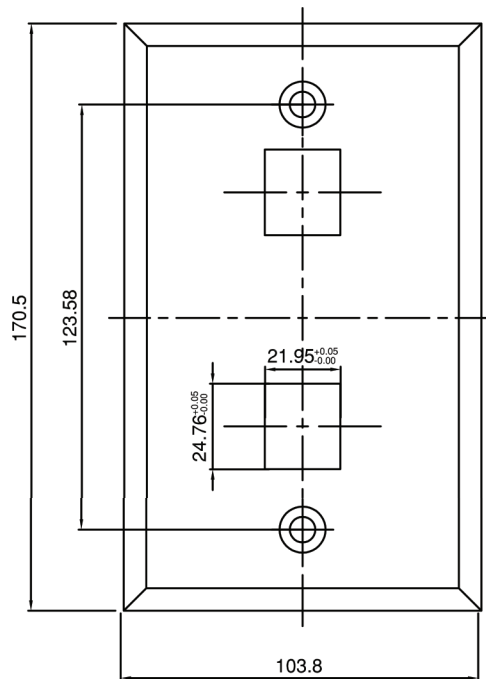

# ATS-10600-P2-SS

## 2 Port Stainless Steel Wallplate

SCREW (2X)  
(#6-32)

0.8 mm Stainless Steel 304 & Jack Shelf ABS 94V-0

Burrs Do Not Exceed 0.10 mm

Includes 1 Package of 2 Screws, 6-32 Type F, Nickel Plated, Oval Phillips Combo Head X 0.9 Long

Dimensions: MM // Scale: Full // Drawing No: 10600-P2-SS