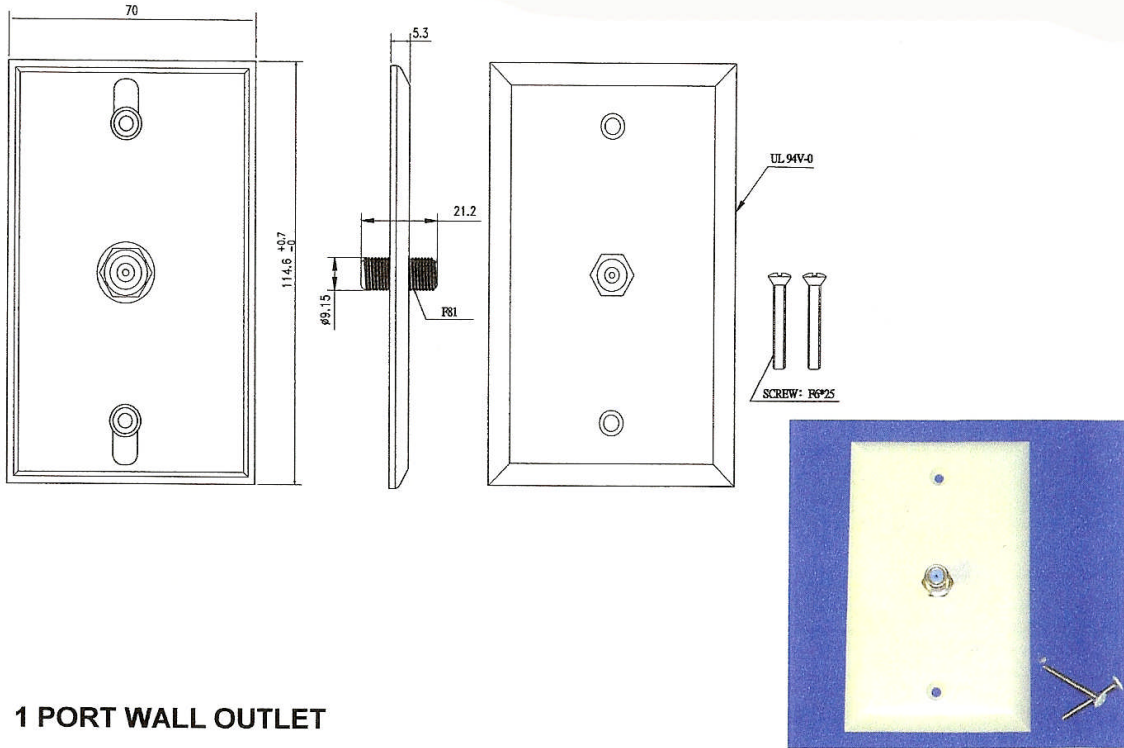

ATS-6SFO-*
WALL PLATE WITH ONE F81

1 PORT WALL OUTLET

FEATURE	DESCRIPTION
TYPE	ONE COAX TV / SATELLITE CONNECTION (RG-6)
FACE PLATE MATERIAL	SMOOTH FINISH FLUSH MOUNT WALL OUTLET HIGH-IMPACT, FLAME-RESISTANT PLASTIC, UL94V-0 RATED
COAX CONNECTOR MATERIAL	MEET SCTE F-PORT STANDARD FOR DIGITAL APPLICATION, MACHINE THREAD, NICKEL PLATED JIS H3250 / C3604 BRASS
RF SPECIFICATION	5-3000Mhz, RETURN LOSS >25dB INSERTION LOSS <0.12dB AT -40°F TO 140°F
MOUNTING	2 x #6-1" LONG PAINTED PHILIP BUGLE HEAD SCREWS INCLUDED
COLOR	WHITE (ATS-6SFO-W), ALMOND (ATS-6SFO-A), IVORY (ATS-6SFO-I)
PACKING	
PRODUCT PACKING	1 PC PER PVC BAG WITH 2 MOUNTING SCREWS 101.6mm (4") LENGTH x 190.5mm (7.5") HEIGHT,
SHIPPING CARTON	100 PCS PER BOX 337mm (13.3") LENGTH x 254mm (10") HEIGHT X 151mm (5.9") DEPTH
LABELING	533mm (21") LENGTH x 362mm (14.3") HEIGHT X 327mm (12.9") DEPTH, CONTAINS 400 PCS
UPC ON PC BAG	WHITE ATS-6SFO-W, ALMOND ATS-6SFO-A, IVORY ATS-6SFO-I

TITLE				
WALL PLATE WITH ONE F81				
DIM.	SCALE	MODEL	DRAWN BY	DRAWING #
MM	FULL	ATS-6SFO	WCI 2005/06/02	900-87-37